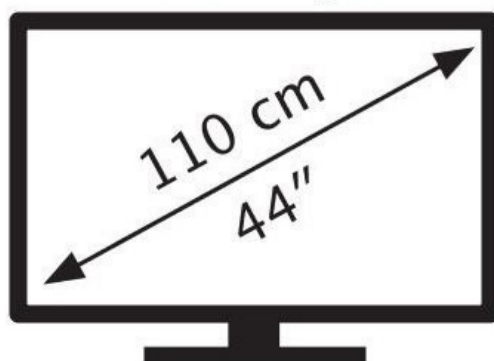

ENERGY

P44w-10(A18434LP0)

Lenovo

49 kWh/1000h

ABCDEF **G**

80 kWh/1000h

3840 px

1200 px